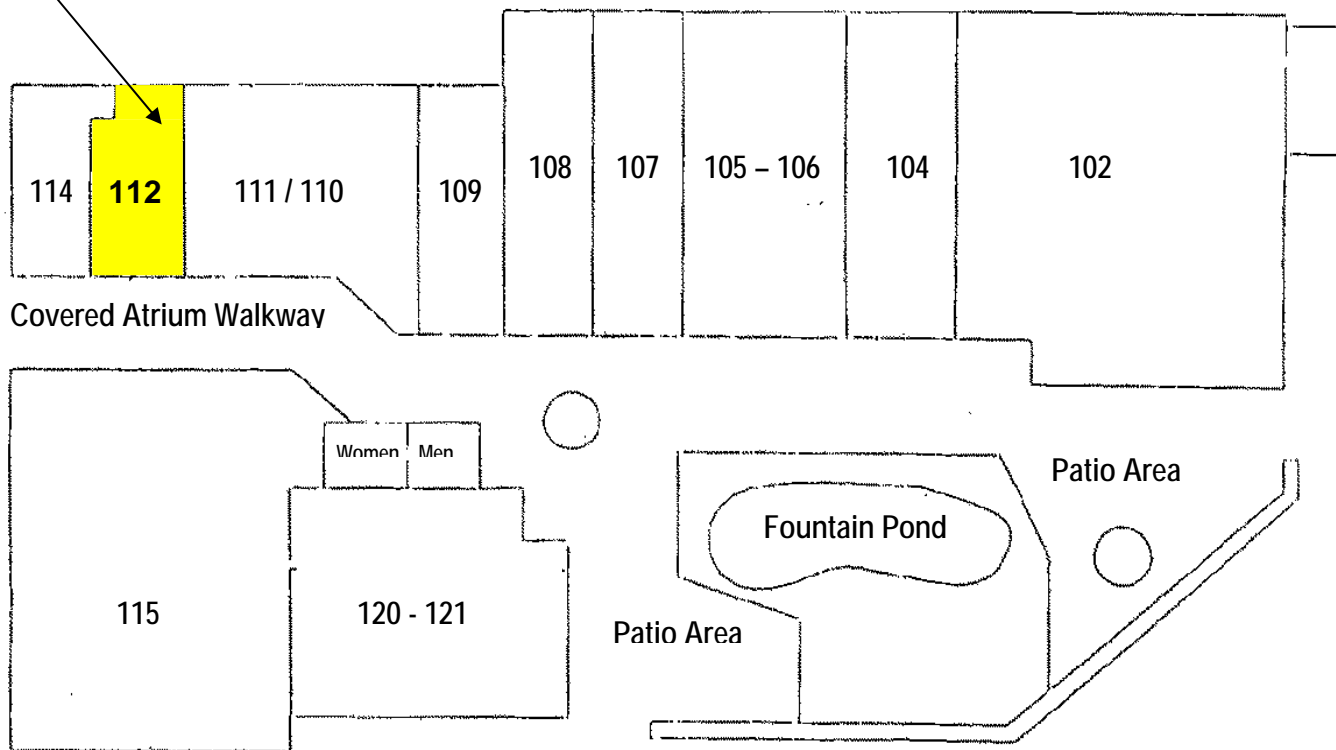

Suite	Tenant	Square Footage
102	Mattress Gallery	6,138
104	Sweis Beauty Supply	1,518
105 / 106	Pho Calle	2,841
107	D'Angelo Couture	1,360
108	Daydreams Invitations	1,360
109	Mirage Hair Studio	1,040

Suite	Tenant	Square Footage
110 / 111	Hair Unlimited / Wigs Etc.	2,028
112	AVAILABLE	1,000
114	Needleworks	1,000
115	Hooter's Restaurant	6,861
120 / 121	Bridal Accessories	1,923

AVAILABLE

Mission Center Road

Camino de la Reina

Plaza del Rio

1400 Camino de la Reina
Mission Valley, San Diego